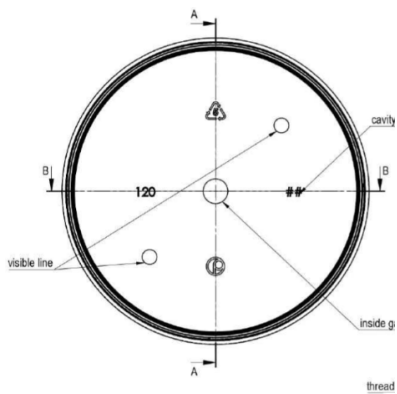

120mm PP Lid

General info

Item no. (SKU):	
Finish:	Smooth
Liner:	IHS/PS/EPE
Thread:	120/400
Dosage:	N/A
Hole Size:	N/A
Material:	PP
Colour:	Silver
Print Areas:	N/A
Country of Origin:	Lithuania

Packaging Info

Packed in Boxes

Box Dimensions (mm):	594 x 394 x 448
Quantity per box (pcs):	375
Boxes per pallet (pcs):	7500
Quantity per pallet (pcs):	20
Net weight (kg):	191
Gross weight (kg):	211
Pallet height (mm):	2400