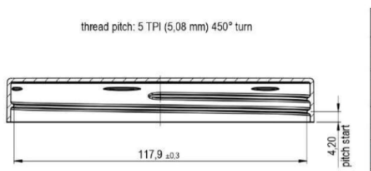

120mm PP Lid

General info

Item no. (SKU):	
Finish:	Smooth
Liner:	IHS/PS/EPE
Thread:	120/400
Dosage:	N/A
Hole Size:	N/A
Material:	PP
Colour:	Silver
Print Areas:	N/A
Country of Origin:	Lithuania

Packaging Info

Packed in Boxes

Box Dimensions (mm):	594 x 394 x 448
Quantity per box (pcs):	375
Boxes per pallet (pcs):	7500
Quantity per pallet (pcs):	20
Net weight (kg):	191
Gross weight (kg):	211
Pallet height (mm):	2400